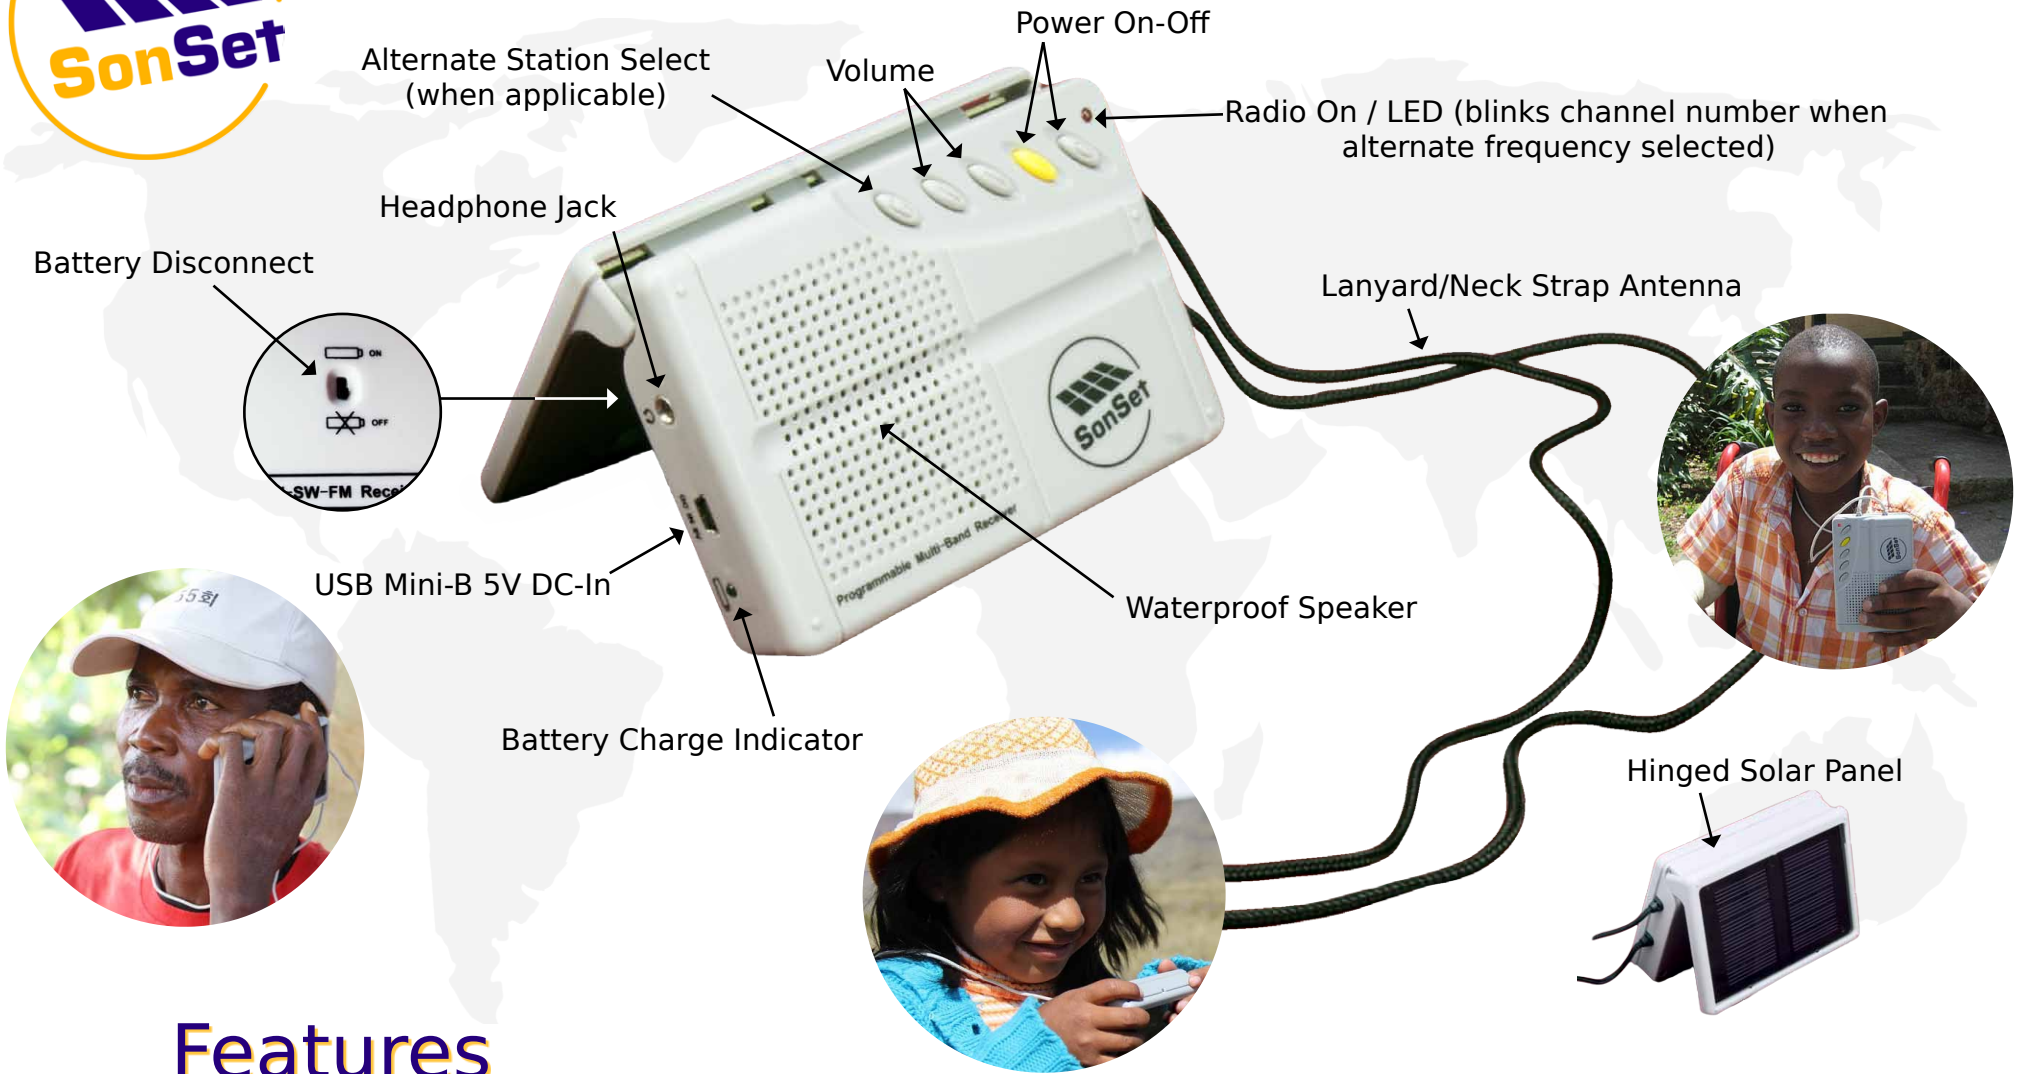

Phone: (574) 970-4252
Fax: (574) 970-4253

- AM/FM/SW programmable receiver (520-1710kHz, 76-108MHz, 2.0-26.0MHz)
- Fixed-tuned solar-powered
- Digitally programmed to receive up to nine stations
- Designed for optimum signal reception
- Small size, simple-to-use controls

Channel Select Volume Up Volume Down On Off

E-mail: info@sonsetradio.com
Web: sonsetradio.com

MB-1 Multi-Band AM/FM/SW Radio

Features

- Fixed-tuned solar-powered multi-band receiver
- AM: 520-1710kHz FM: 76-108MHz SW: 2.0-26.0MHz
- Up to nine programmable stations in any combination of AM/FM/SW
- Can be easily re-programmed with SonSet Programmer and software
- Hinged solar panel
- Rechargeable battery
- Five year minimum battery life
- Simple-to-use controls
- External lanyard/neck strap antenna
- Stereo headphone jack
- USB Mini-B 5V DC-In jack for external charging
- Battery charge indicator
- Battery disconnect switch
- Rugged, moisture-resistant case
- Small size (110 x 80 x30 mm)
- Designed for optimum reception in the presence of nearby strong signals
- Designed for optimum reception of weak signals in fringe listening areas